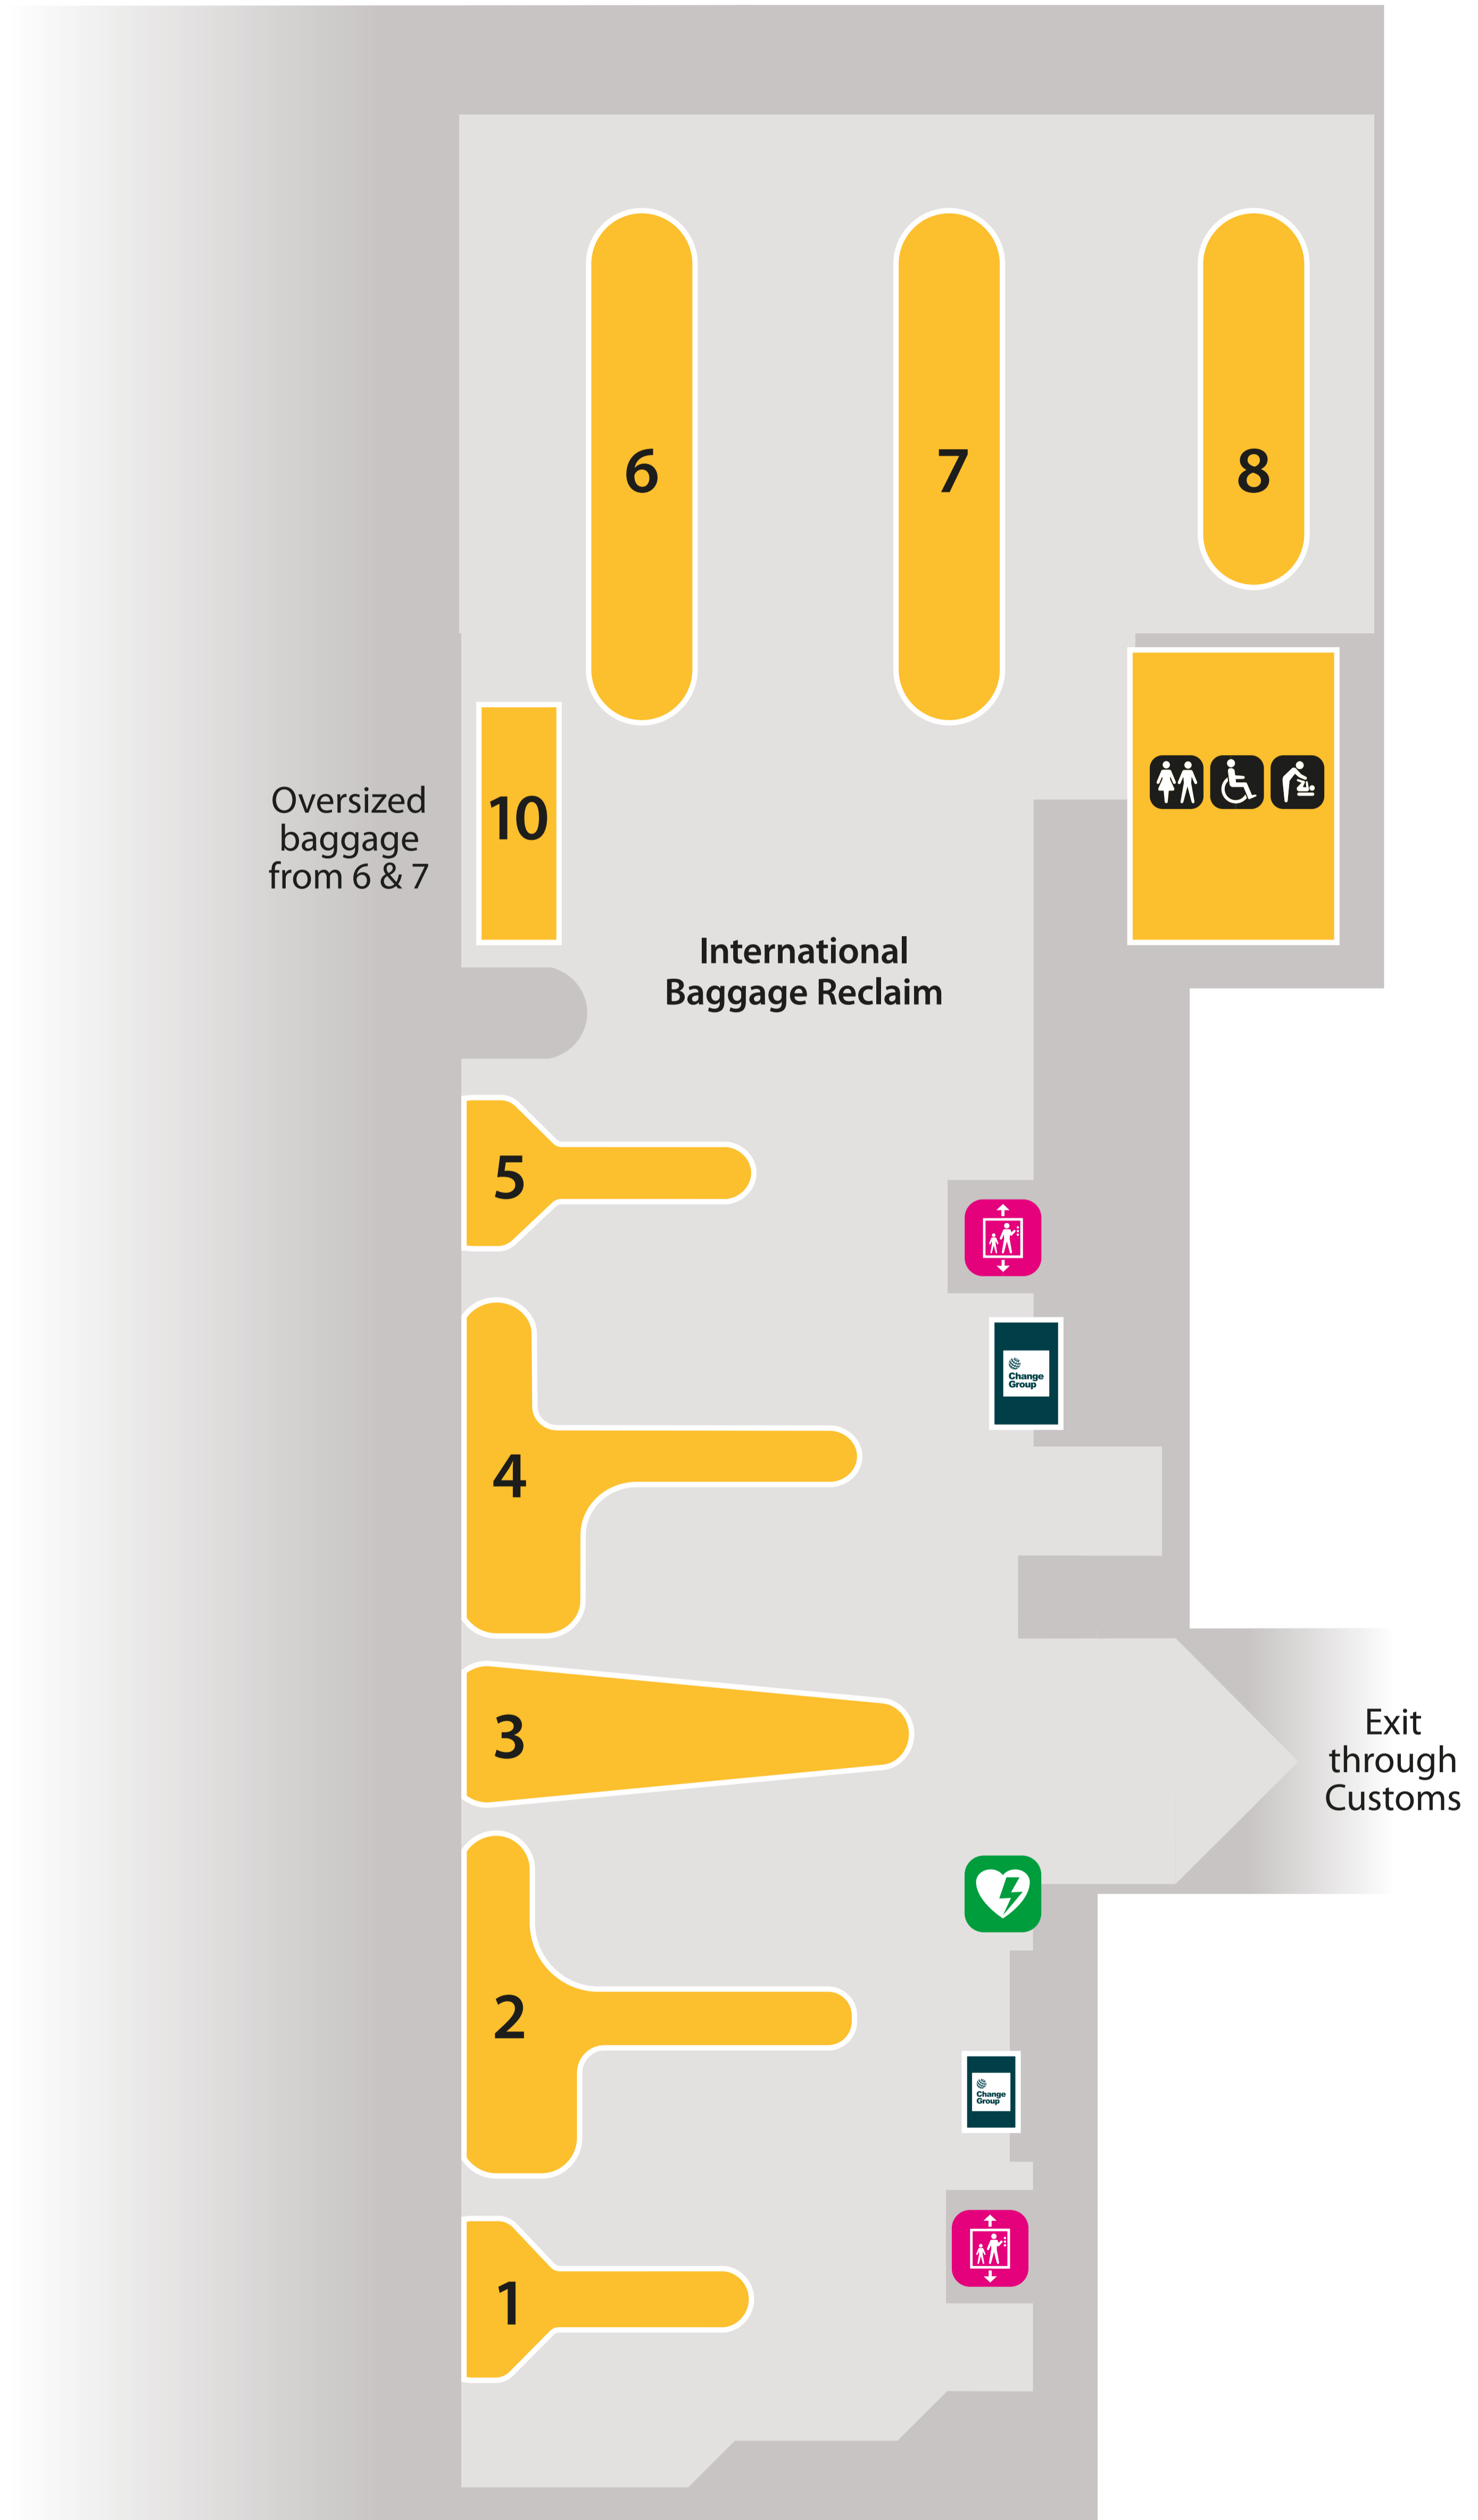

South Terminal

Bus & Coach Stops and Drop-off Landside (Level 00)

Long stay car park buses

Type	Location
Pick-up	Upper forecourt – Level 20 (northern end past the Airport Cars Taxi pick-up point)
Drop-off	Upper forecourt – Level 20 (southern end)

Bus routes serving Gatwick

South Terminal

Baggage reclaim

Airside (Level 20)

South Terminal

International Departure Lounge

Lower level (Level 20)

South Terminal

Check-in & Arrivals

Landside (Level 20)

South Terminal International Departure Lounge Upper level (Level 30)

South Terminal

Departures & Security

Landside (Level 30)