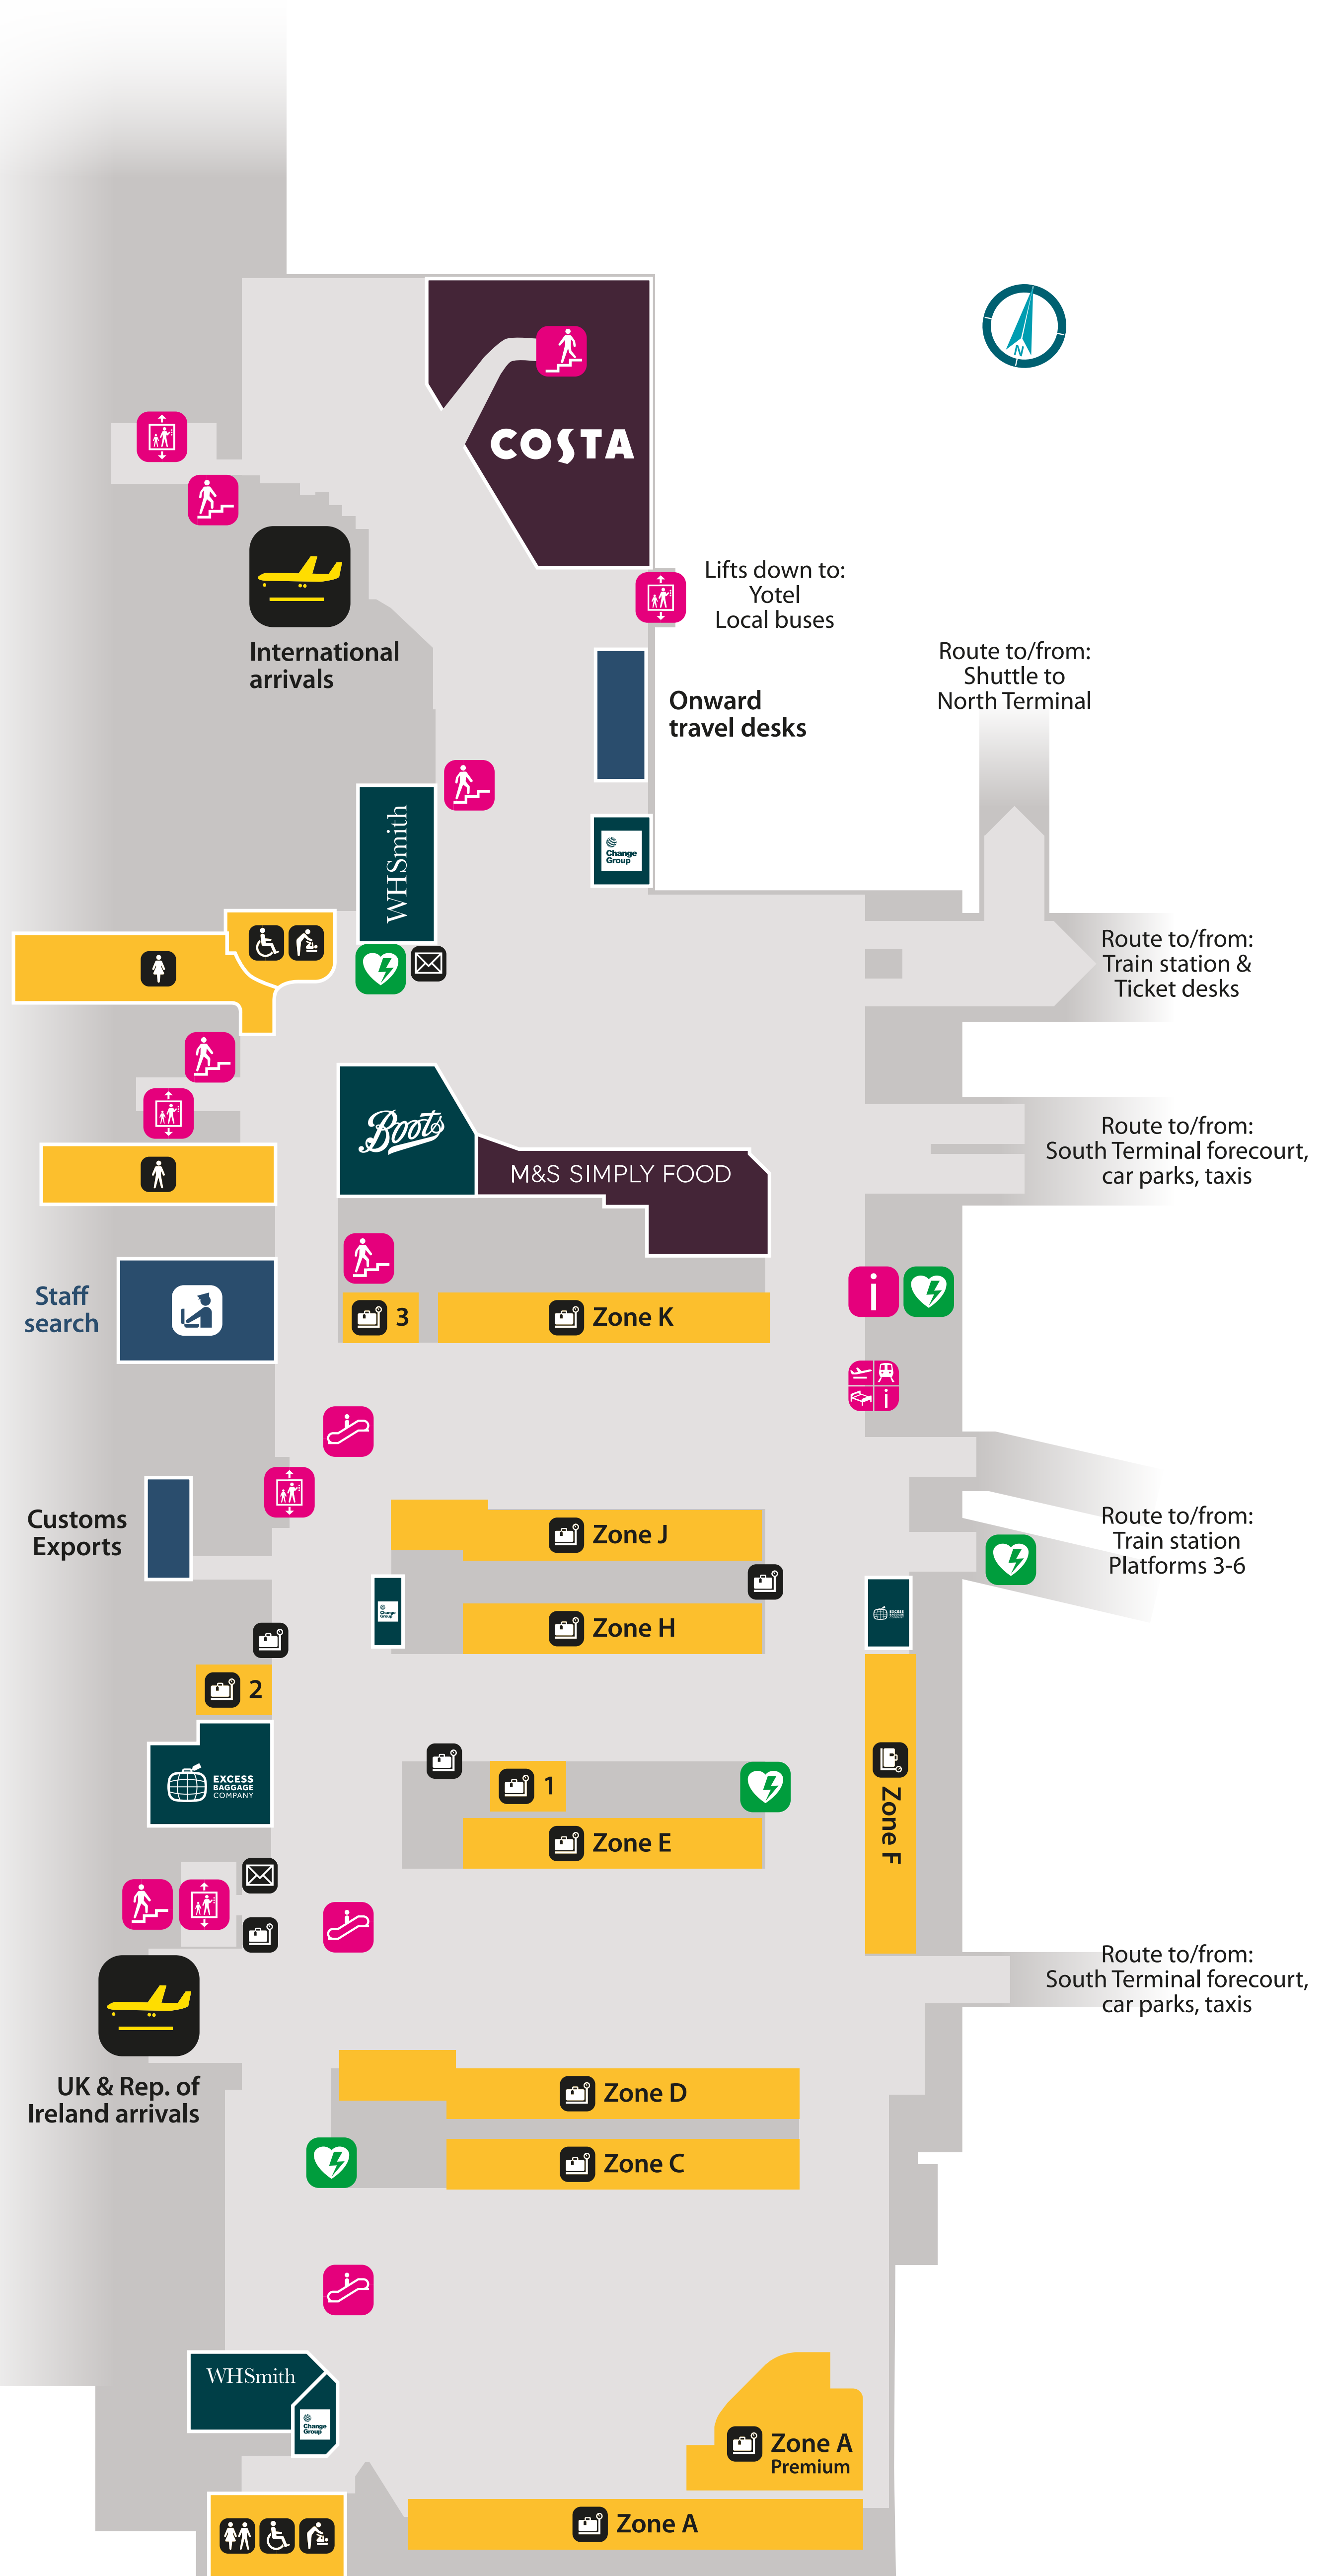

South Terminal

Bus & Coach Stops and Drop-off Landside (Level 00)

Long stay car park buses

Type	Location
Pick-up	Upper forecourt – Level 20 (northern end past the Airport Cars Taxi pick-up point)
Drop-off	Upper forecourt – Level 20 (southern end)

Bus routes serving Gatwick

South Terminal

Baggage reclaim

Airside (Level 20)

South Terminal

International Departure Lounge

Lower level (Level 20)

South Terminal

Check-in & Arrivals

Landside (Level 20)

South Terminal International Departure Lounge Upper level (Level 30)

South Terminal

Departures & Security

Landside (Level 30)