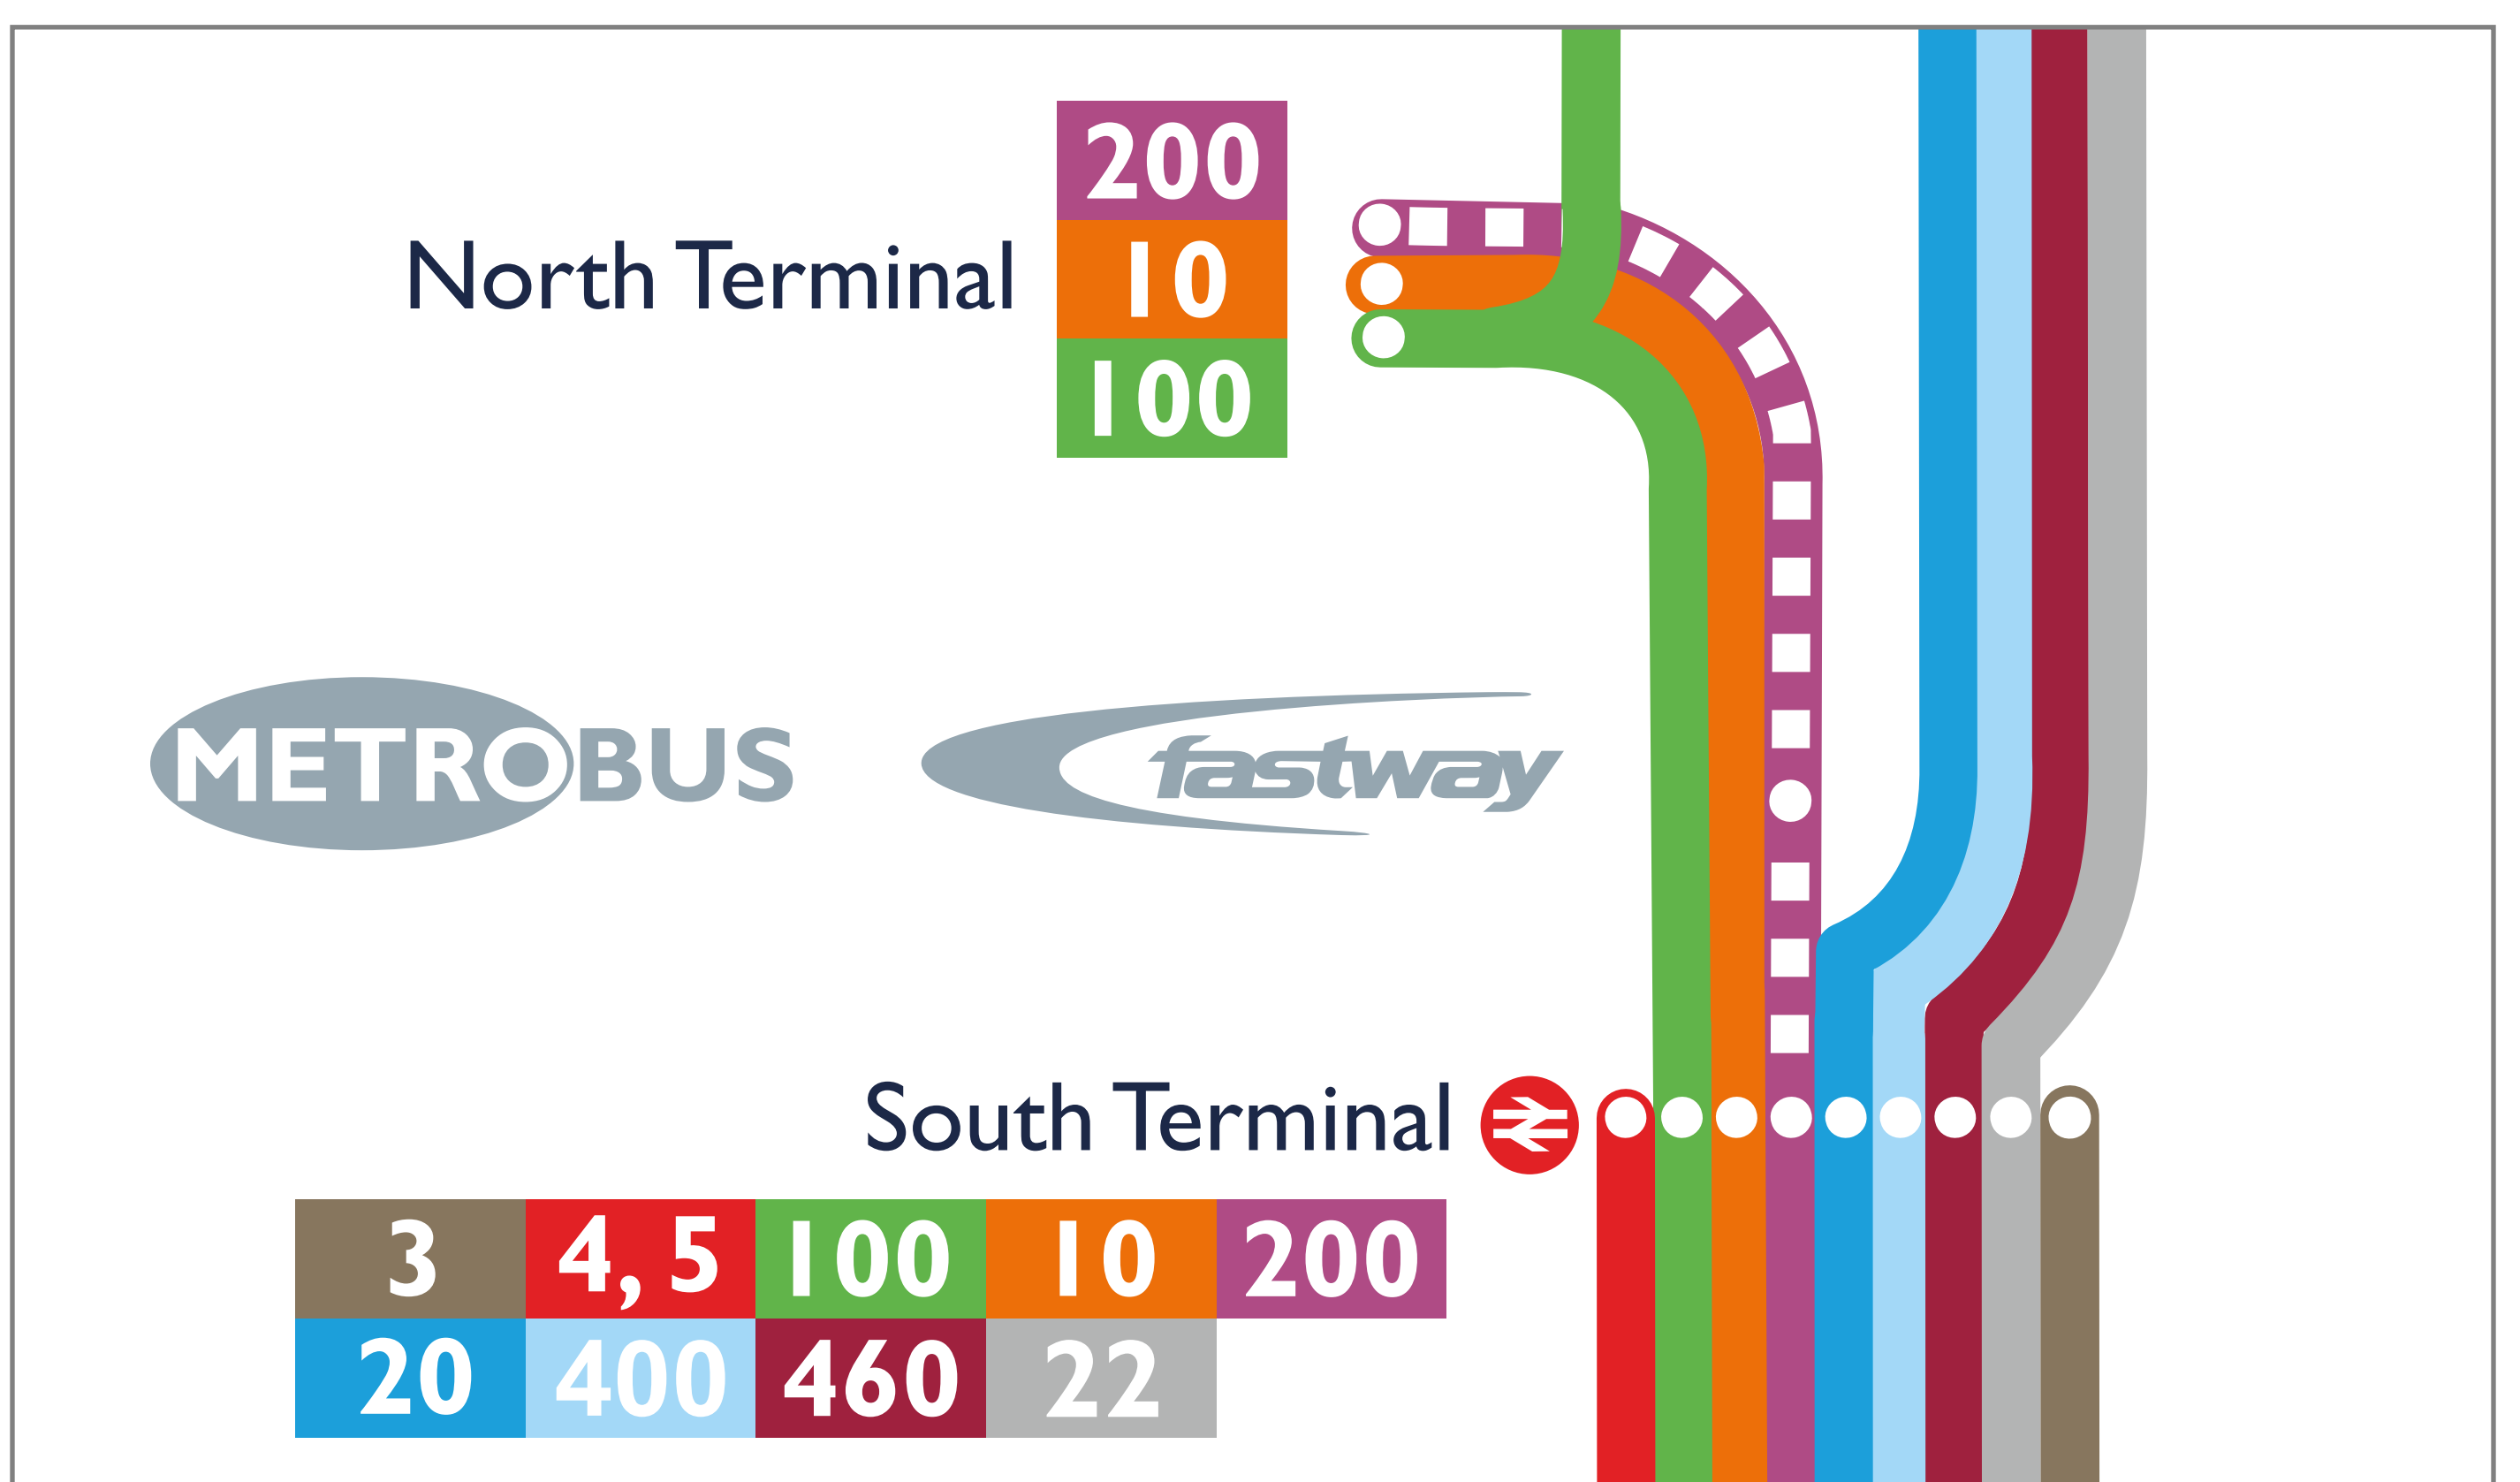

South Terminal

Bus & Coach Stops and Drop-off Landside (Level 00)

Long stay car park buses

Type	Location
Pick-up	Upper forecourt – Level 20 (northern end past the Airport Cars Taxi pick-up point)
Drop-off	Upper forecourt – Level 20 (southern end)

Bus routes serving Gatwick

South Terminal

Baggage reclaim

Airside (Level 20)

South Terminal

International Departure Lounge

Lower level (Level 20)

South Terminal

Check-in & Arrivals

Landside (Level 20)

South Terminal International Departure Lounge Upper level (Level 30)

South Terminal

Departures & Security

Landside (Level 30)