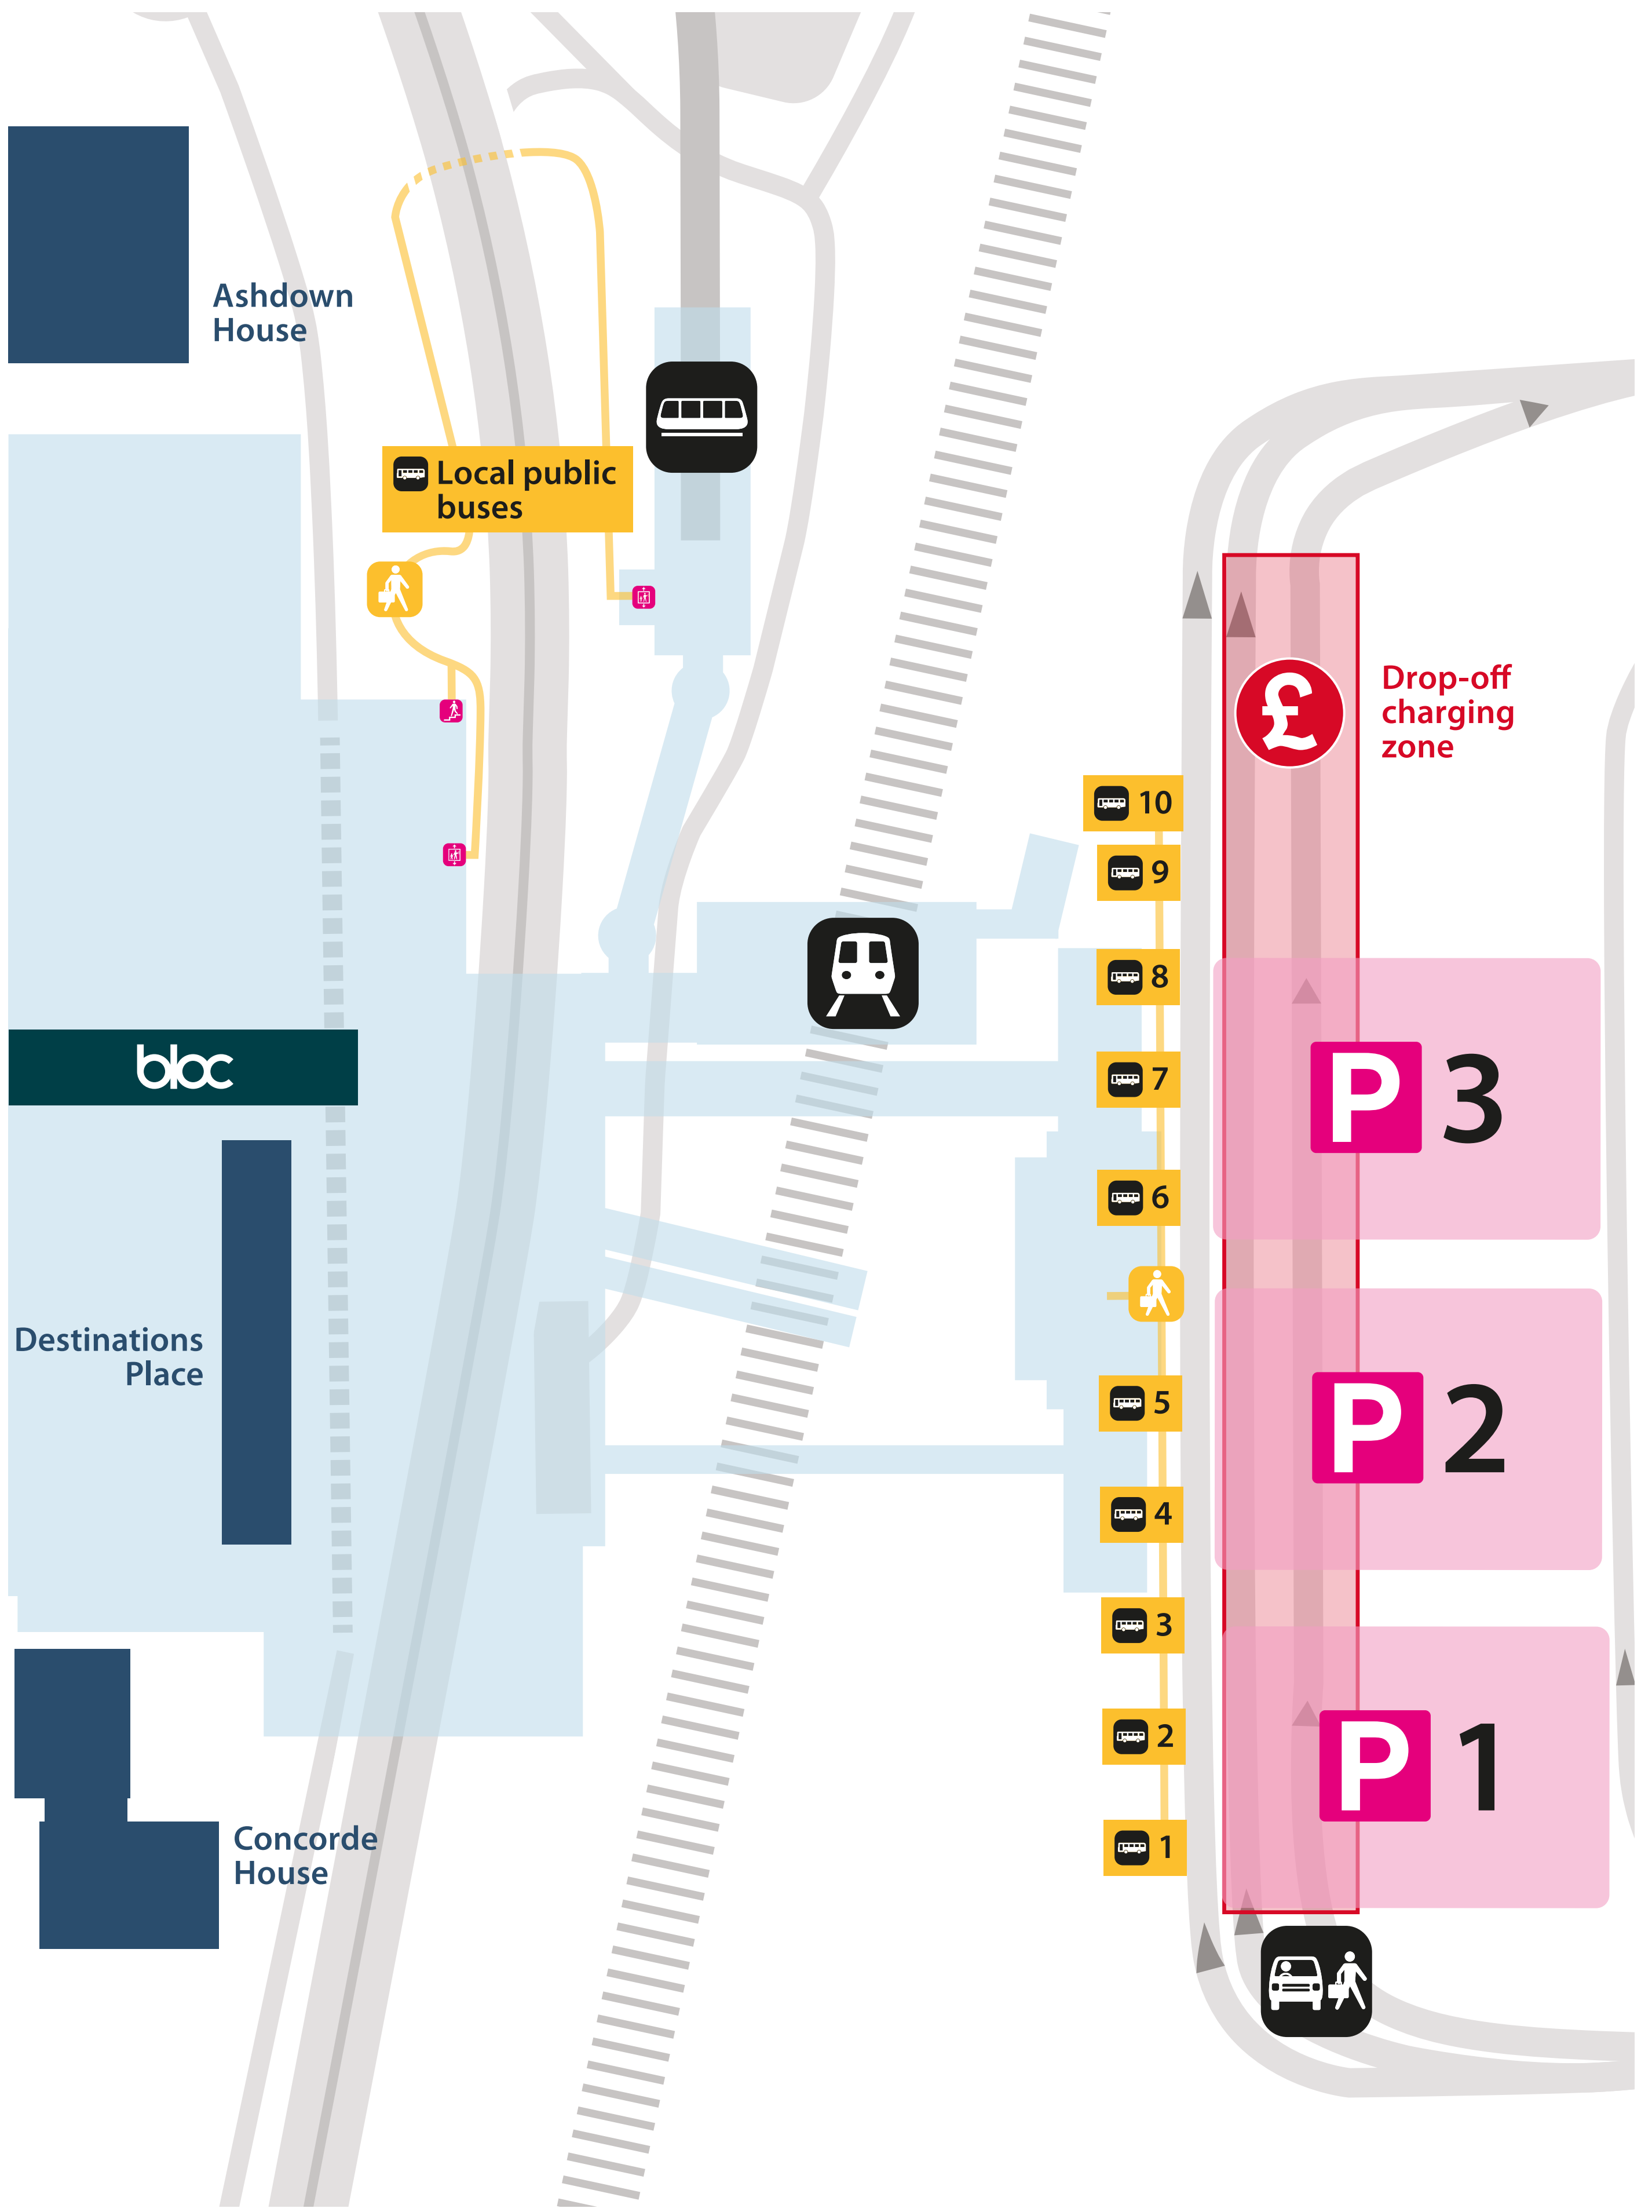

South Terminal

Bus & Coach Stops and Drop-off Landside (Level 00)

Long stay car park buses

Type	Location
Pick-up	Upper forecourt – Level 20 (northern end past the Airport Cars Taxi pick-up point)
Drop-off	Upper forecourt – Level 20 (southern end)

Bus routes serving Gatwick

South Terminal

Baggage reclaim

Airside (Level 20)

South Terminal

International Departure Lounge

Lower level (Level 20)

South Terminal

Check-in & Arrivals

Landside (Level 20)

South Terminal International Departure Lounge Upper level (Level 30)

South Terminal

Departures & Security

Landside (Level 30)